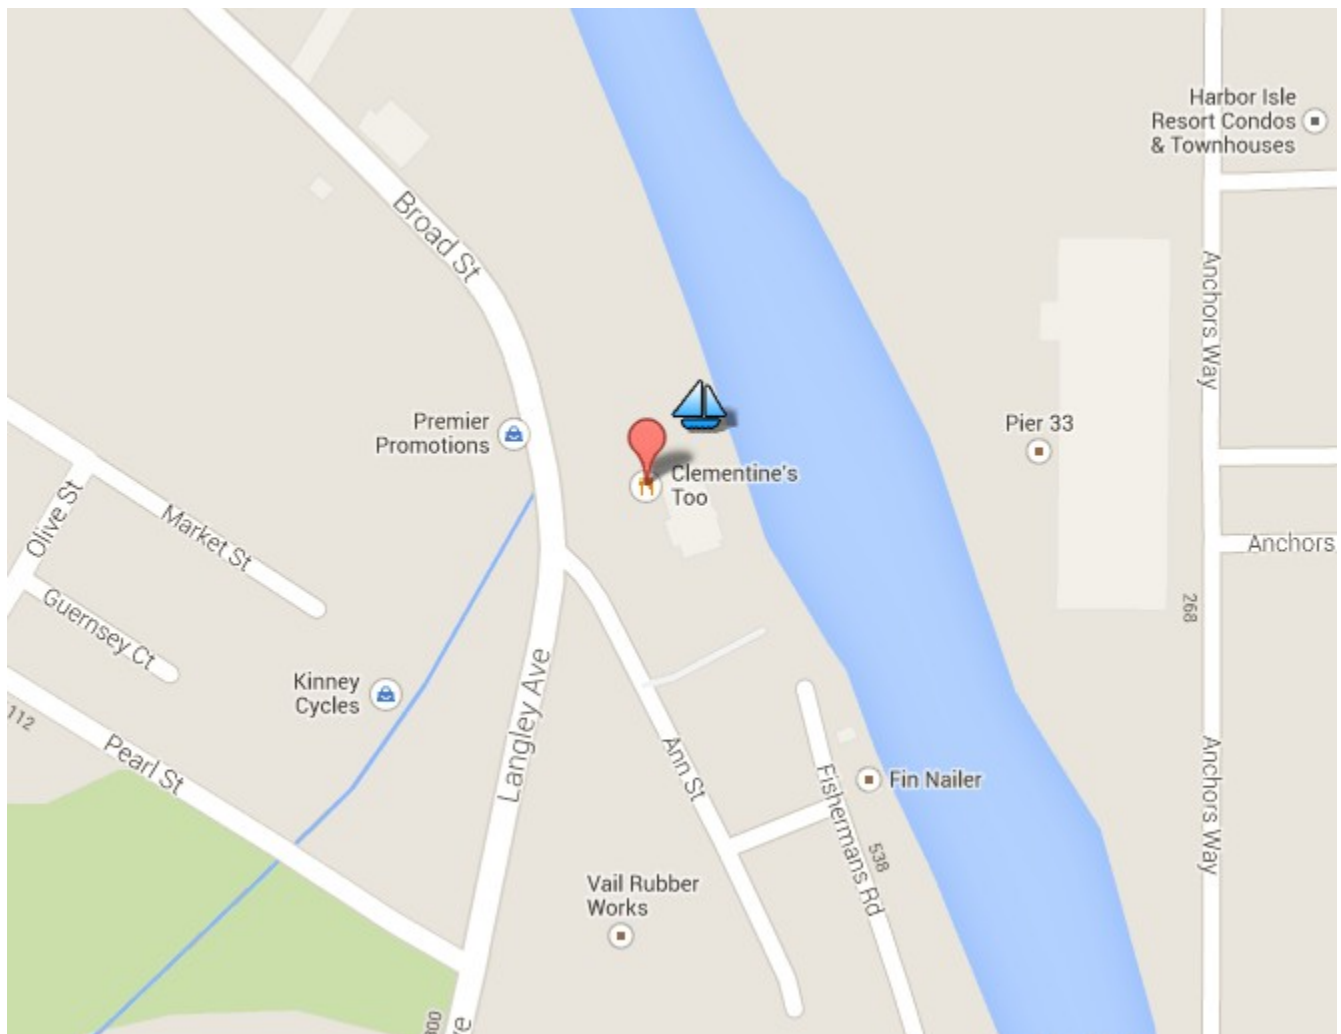

# HEADHUNTER Sportfishing CHARTERS

## Lake Michigan dock address and map

Boat is slipped at dock 85. Meet me at Clementine's Too restaurant parking lot

Clementine's Too

1235 Broad Street,

St. Joseph, MI 49085

Headhunter Sportfishing Charters